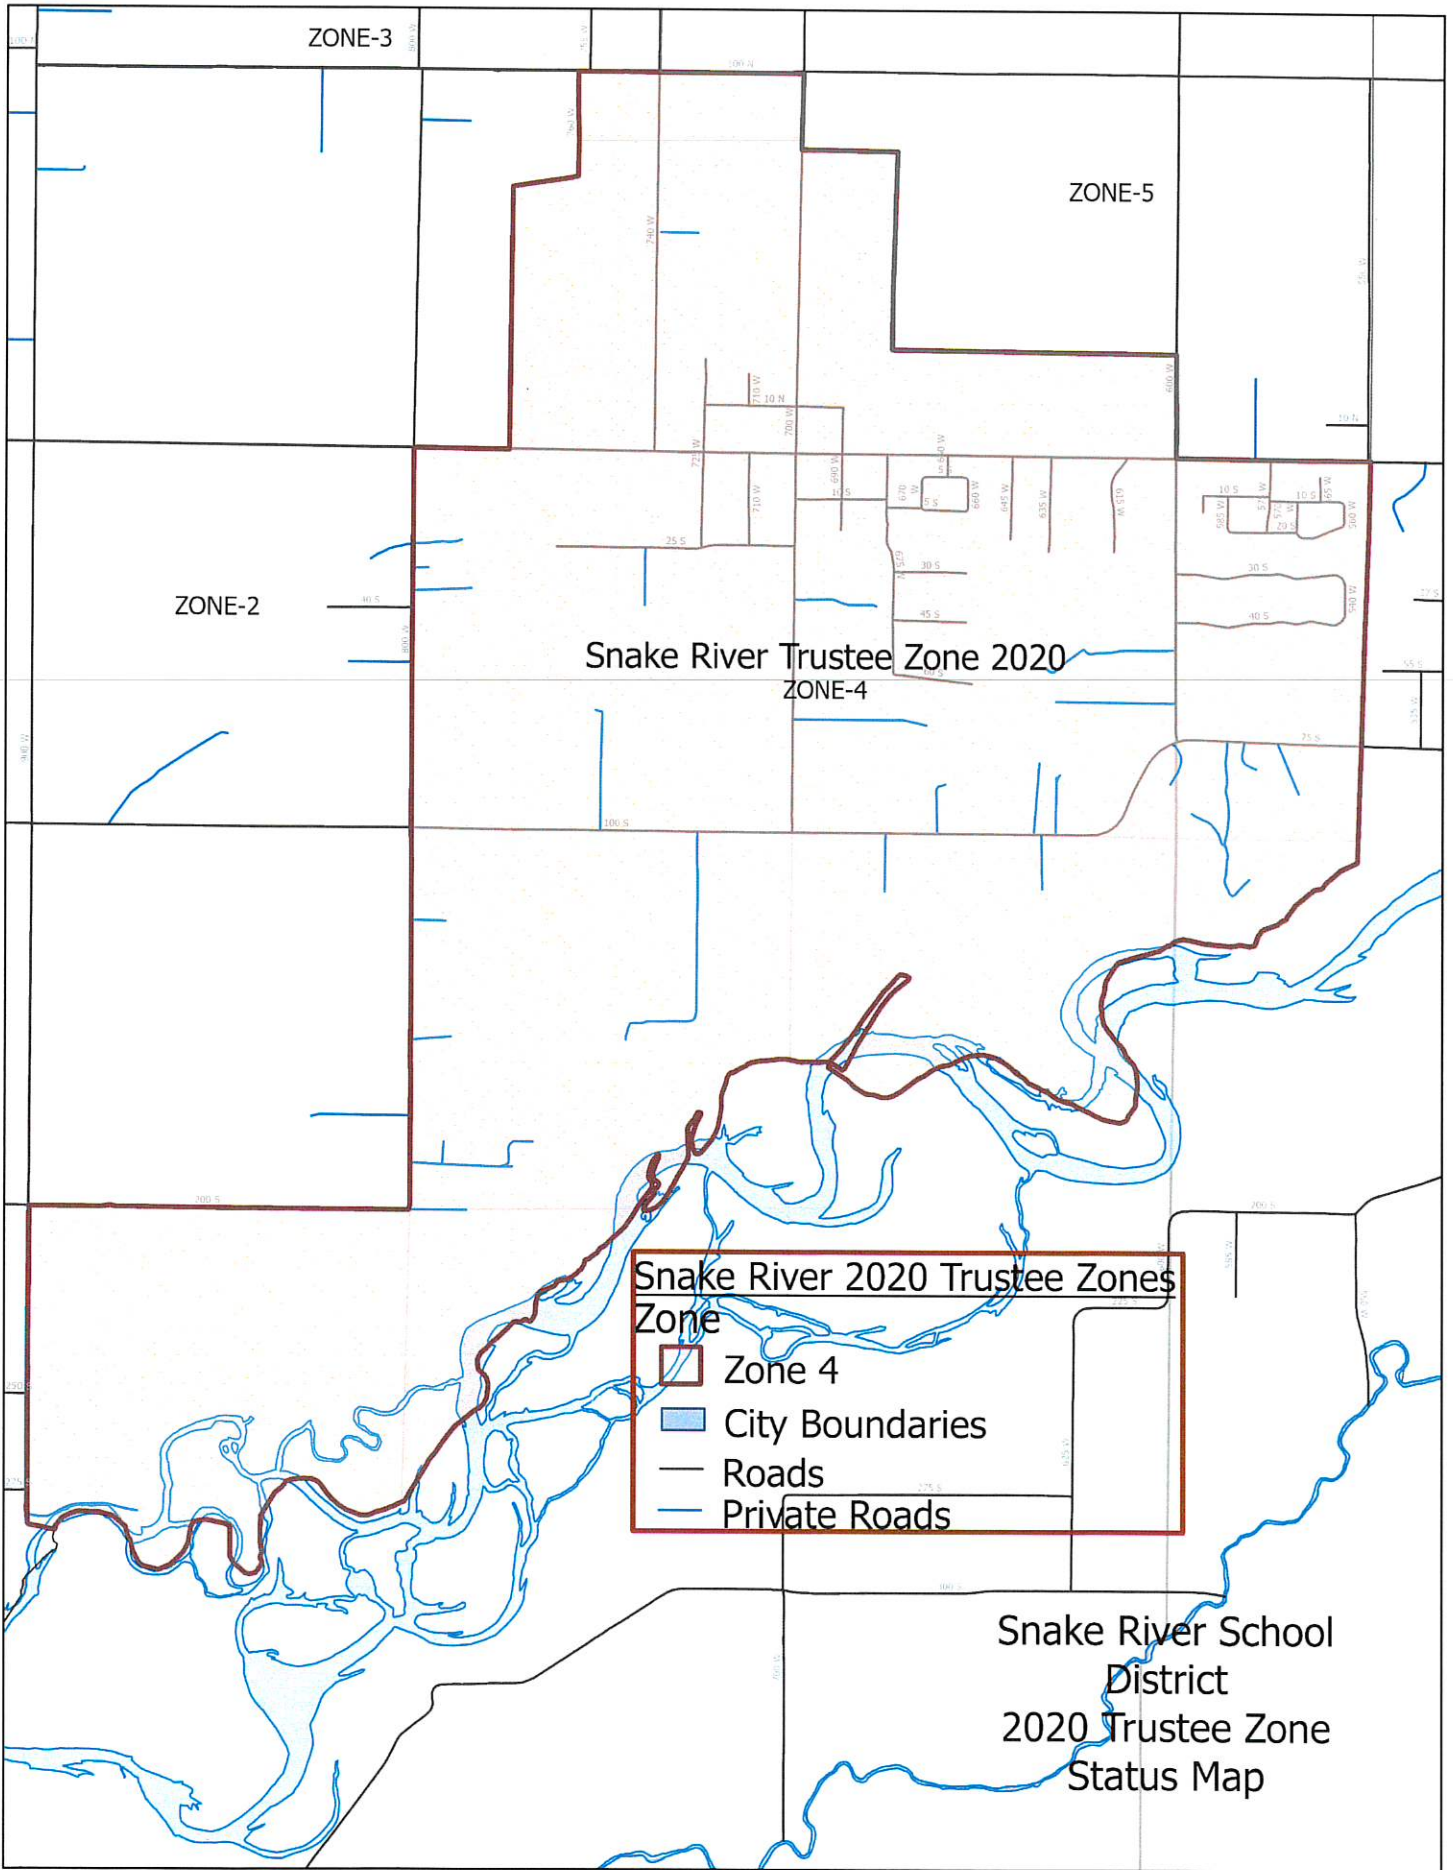

Snake River Trustee Zone 2020

Snake River 2020 Trustee Zones

- Zone 4
- City Boundaries
- Roads
- Private Roads

Snake River School District
2020 Trustee Zone
Status Map